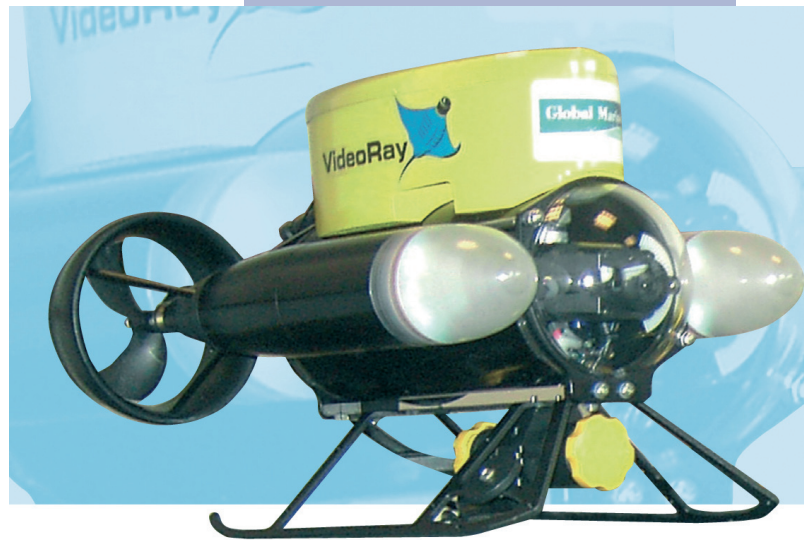

DENHOLM
Offshore Limited

VIDEO RAY ROV

The Video ray is primarily used for inspection and monitoring.

It can also be used to provide telemetry to our smaller cable burial tools. It has two cameras built-in and can be fitted with external cameras.

It is fitted with two cameras and carries two 20 watt halogen lights with a high-intensity LED light array at the rear.

Dimensions

Weight: 61 kgs

Submersible weight:
4.5 kgs

Depth rating: 152m

Submersible speed:
4.1 knots